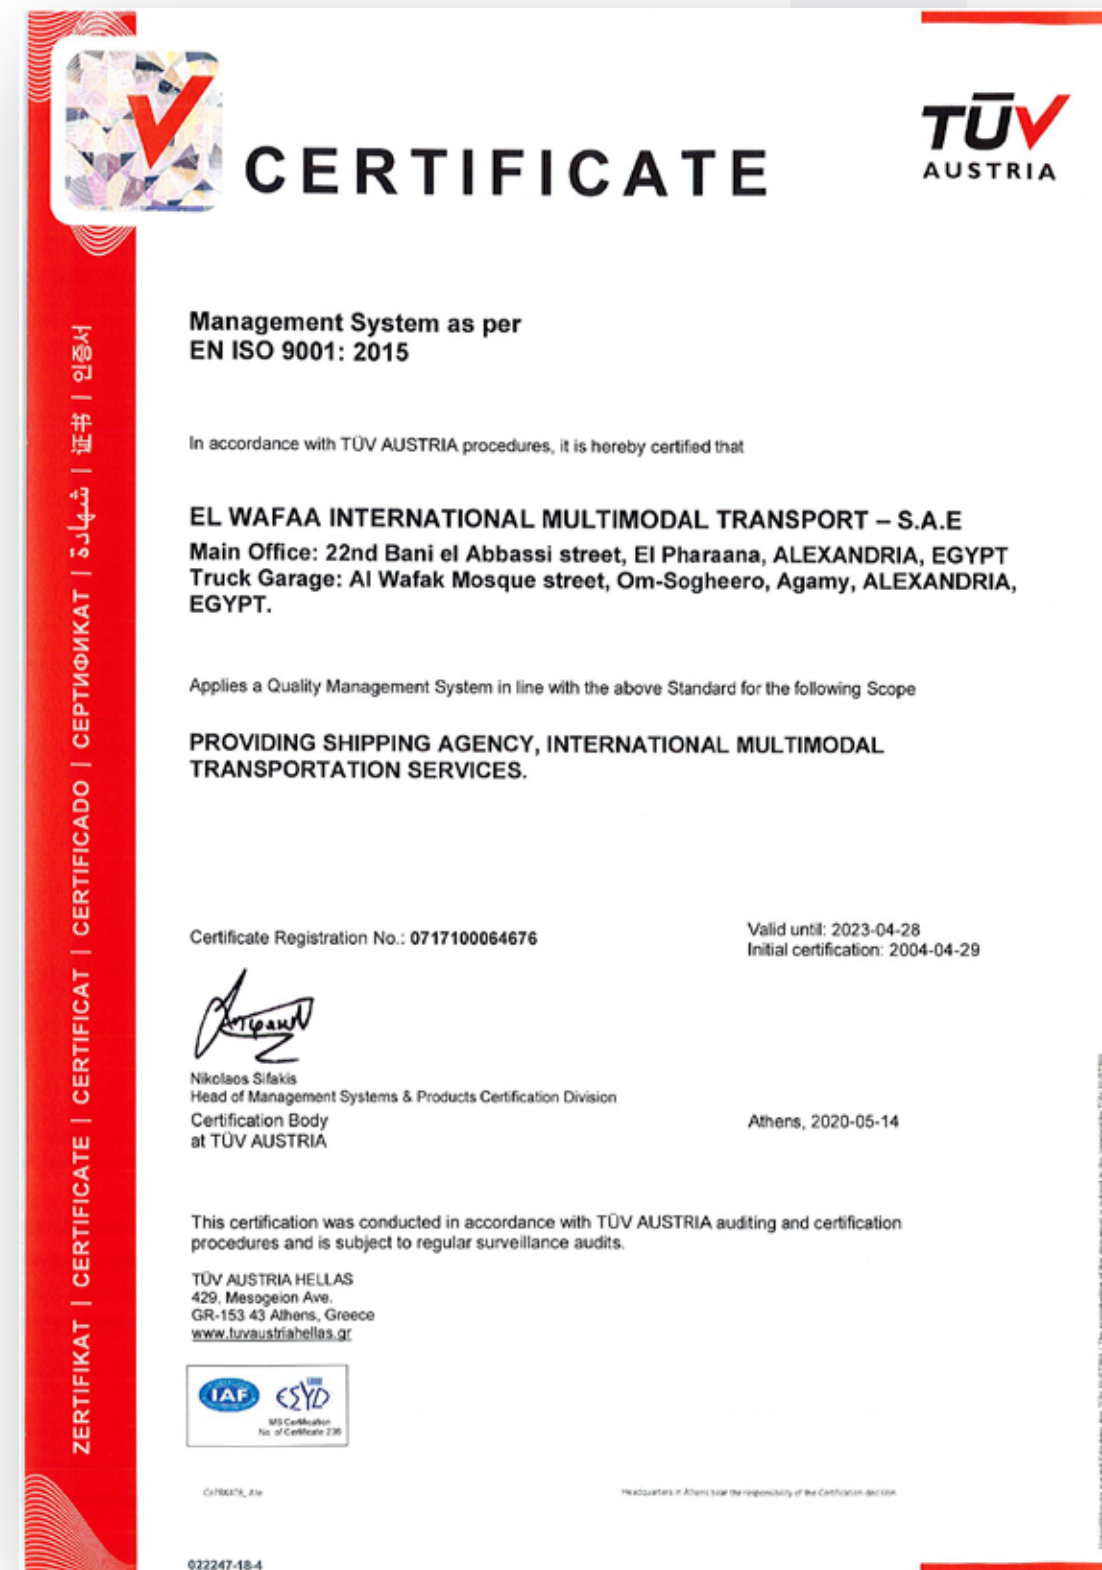

OUR Certificates

COMPANY PROFILE