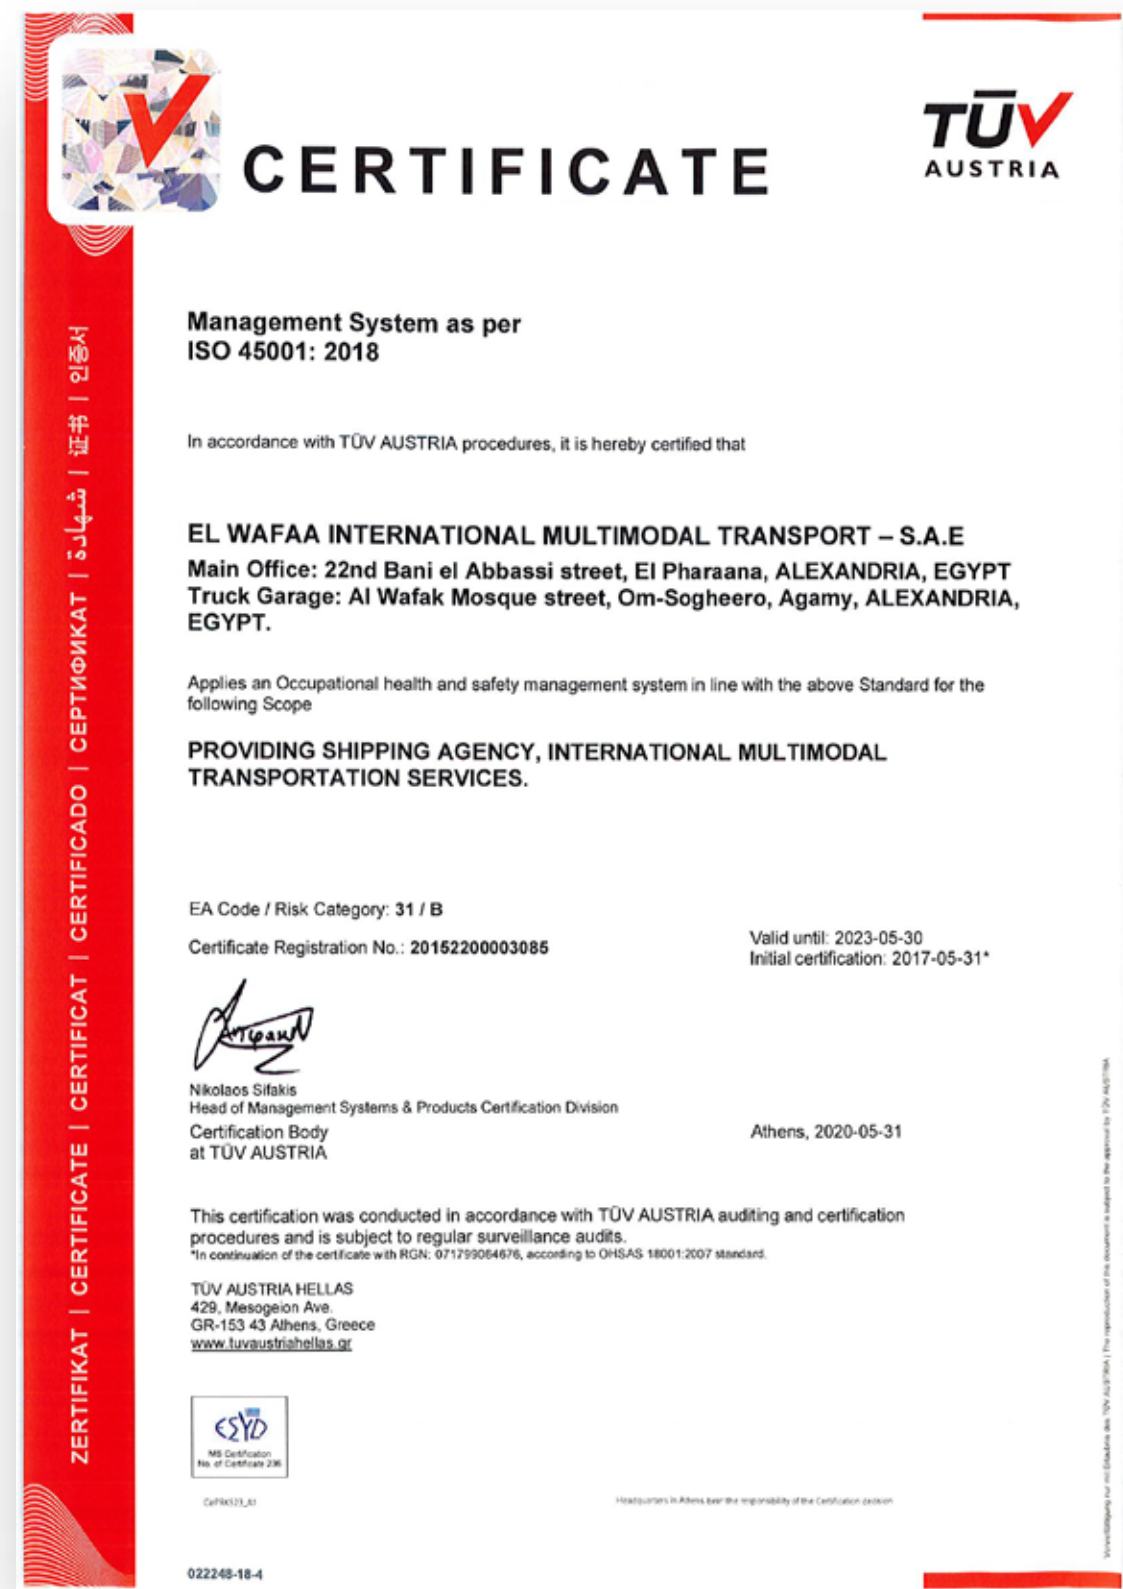

OUR Certificates

COMPANY PROFILE