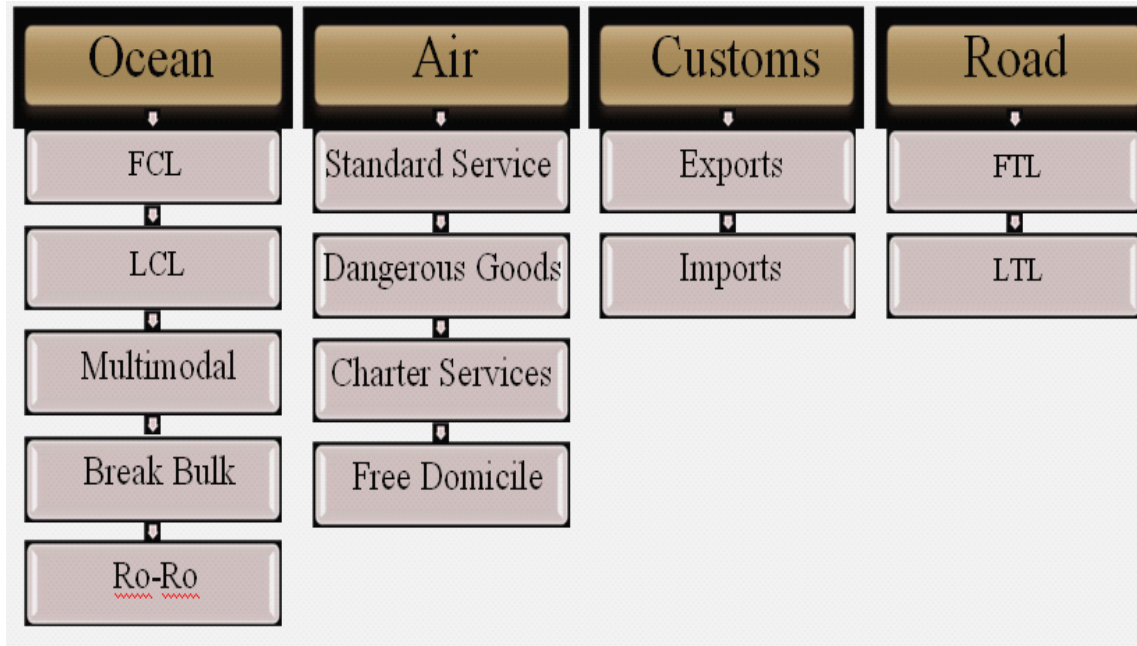

Our team:

We boast an experienced and skillful professional team and orient ourselves to provide logistics services to the third party. We adhere to the philosophy of prudence, pragmatic, ambition and innovation to serve customers with safe, swift, accurate and value-added international freight, attempting to be your first choice .

Our customers:

We have got support and trust from the old and new customers with our powerful economic strength, exquisite business capability and wholehearted service philosophy since founded. We have established long-term cooperation with famous brands as Haier, Li Bai Group, Sany Heavy Industry, Media, Chigo, Galanz, New Zhong Yuan, Jialing, Hailea Motor. (Not detailed in each customer).

CG Logistic - Your cargo our commitment, your time our concern.